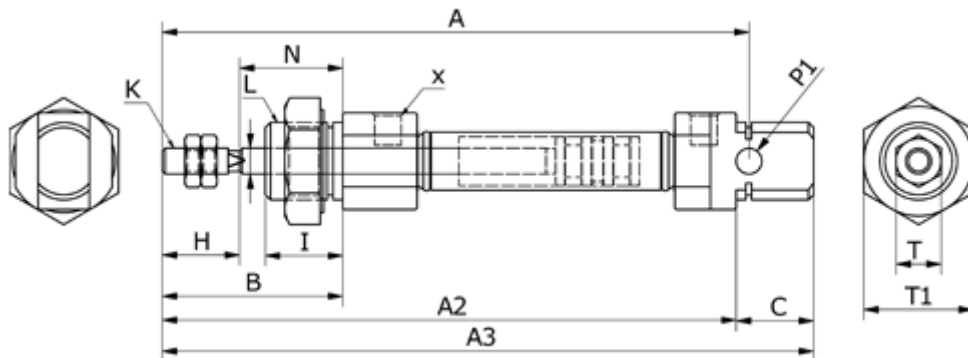

Data Sheet

Article number: 58MI20S0450CAG

Description: Cylinder MI-20x450-S-CA-G, Ø20x450
Double acting type - port 1/8"

Measures

A	= 115	K	= M8x1,25	V = 8
A2	= 62	L	= M22x1,5	X = 1/8"
A3	= 126	N	= 24	
B	= 44	O	= 11	
Bore diameter	= 20	P1	= 8	
C	= 20	Stroke	= 450	
HS	= 20	T	= 12	
I	= 20	T1	= 29	